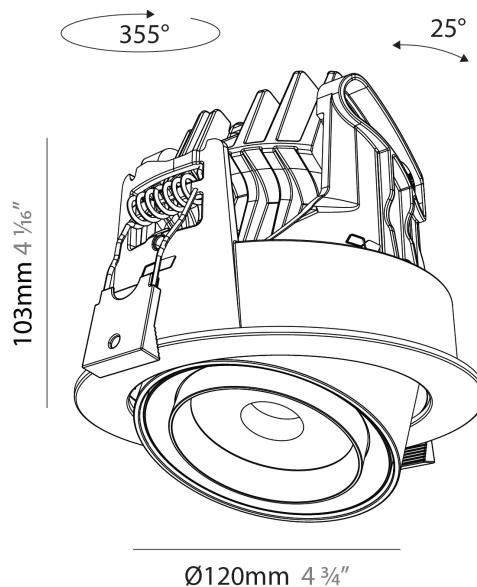

GENERAL

Series: Centriq
Subseries: Centriq Round Flex Adjustable
Brand: Prolicht
Division: Architectural
Mounting Type: Recessed
Mounting Location: Ceiling
Subcategory: Spots

PHYSICAL

Shape: Cylinder
Diameter (mm): 120
Diameter (in): 4 ¾
Height (mm): 105
Height (in): 4 ⅛
Min. Recessing Depth (mm): 120
Min. Recessing Depth (in): 4 ¾
Light Distribution: Adjustable / Direct
Weight (kg): 0.666
Fixture Finish: SSR / BKV / CWI / CRY / HAB / UFT / ITA / RUA / FTG / MYG / LOD / PUS / FRO / FUP / KIA / POP / BLS / SPG / MEY / GOH / GUM / CHC / COM / ABZ / JAG / OBR / MOS / ROR
Fixture Material: Aluminum
Cut-out Measurements: Dia. 112mm / 4 7/16"

ELECTRICAL

Lamp Type: LED (Zhaga Standard)
Input Wattage (W): 20.5
Total Output Wattage (W): 18.1
Dimming: Tri-Mode (Non-Dimming and Phase Dimming (120Vac only) and 0-10V Dimming)
Driver Included: Yes
Driver Location: Recessed Housing
Driver Type: Constant Current - Universal
Driver Class: Class 2
Housing: ENCP 3
Input Voltage (V): 120 - 277
Constant Current (MA): 500

LED

Color Temperature (°K): 2700 / 3000 / 3500 / 4000
Max. Delivered Lumen (lm): 1201 / 1294 / 1346 / 1373
Nominal Lumen (lm): 1668 / 1797 / 1869 / 1907
CRI: >90 CRI
Lamp Life (hrs): 50000

OPTICAL

Beam Angle: 18 - 46
Adjustability: Rotational 350° / Tilt 25°

RATINGS AND CERTIFICATIONS

Certified By: CSA Certified to UL and CSA Standards
IP rating: IP20